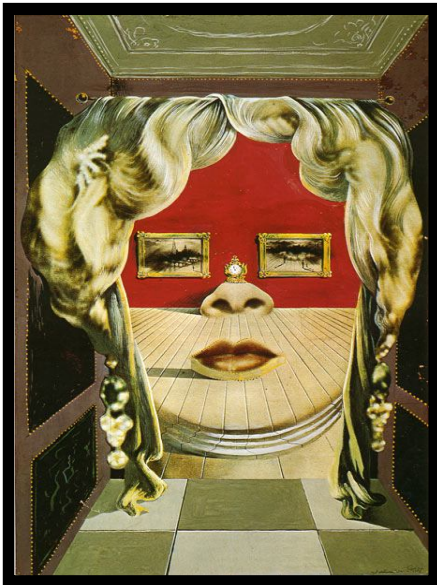

Sihirli Bahçe Montessori Okulu

Dear Parents;

Last month we learned about famous painter Henri Matisse and his famous paintings in art class. Our children reinterpreted these paintings. This month we are going to learn about Salvador Dali. Salvador Dali was born on May 11, 1904 in Figueres, in the Catalonia region of Spain. He was the second child of the family.

In 1914 Dali attended drawing school with his mother's support and in 1919 he had his first public exhibition at the Municipal Theater in Figueres.

In 1922 Dali moved into Madrid and he continued his studies in this place. Dali's style was cubism and dadaism and in a short time he drew attention.

"There is only one difference between a madman and me. The madman thinks he is sane. I know I am mad."

Salvador Dali

In 1931, Dalí painted one of his most famous works, *The Persistence of Memory* which introduced a surrealistic image of soft, melting pocket watches.